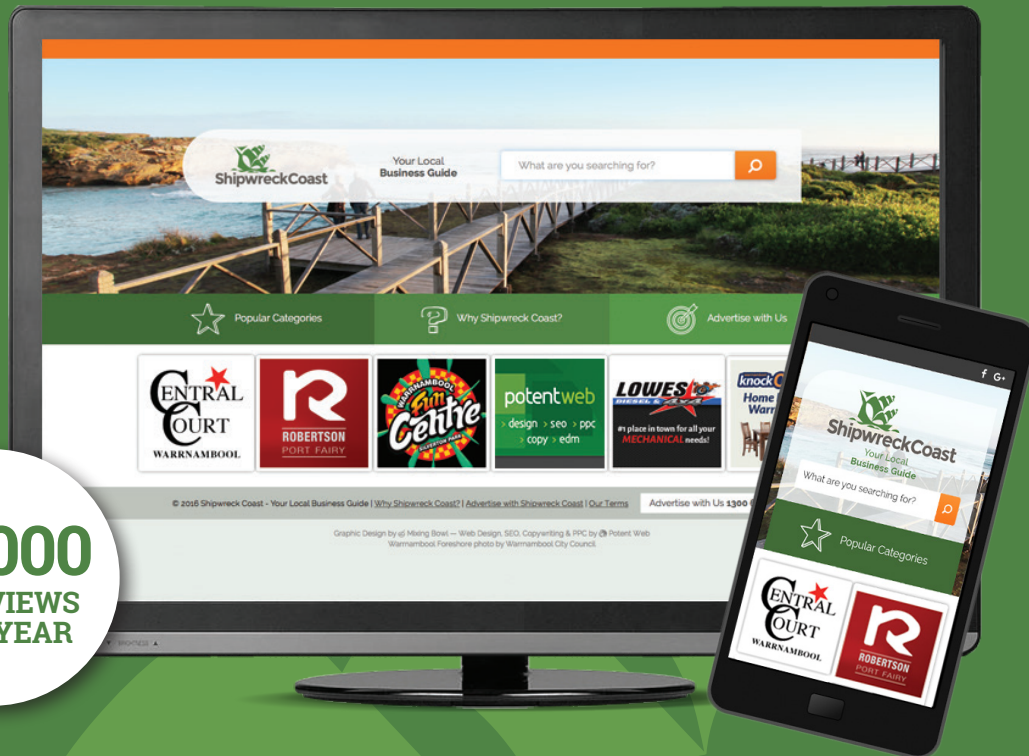

Welcome to Shipwreck Coast Local Business Guide

If you're looking to sell goods and services locally, you're going to love www.shipwreck-coast.com.au

29,000
PAGE VIEWS
LAST YEAR

Our aim is to simply help connect locals with our great, home grown local businesses.

On our easy-to-use (smartphone friendly) website you'll quickly find some of The Coasts' great local businesses... all you need to do is start searching, and bookmark it for future reference.

With **20,000 visitors last year** the Shipwreck Coast website features a dedicated page for each of our businesses; complete with pictures, video, logo, phone (with Click to Call), fax, street address, email & website addresses, links to social media, opening hours, Google map (with Directions from your Location) and space for a 200 word blurb on each business.

We support our listed businesses with Google AdWords, actively advertising our local businesses to customers searching on Google - right when they're interested in their service.

Advertise from just \$20p/month, no contracts – cancel anytime.

The screenshot shows the ShipwreckCoast website interface. At the top, there is a search bar with the text "What are you searching for?". Below the search bar, a list of search results is displayed. Each result includes a category name, a location (Suburb), a brief description, and a price per month (P/M). The results are ordered by priority. A "More Details" button is present for each result. A "Popular Categories" section is visible at the bottom of the search results area.